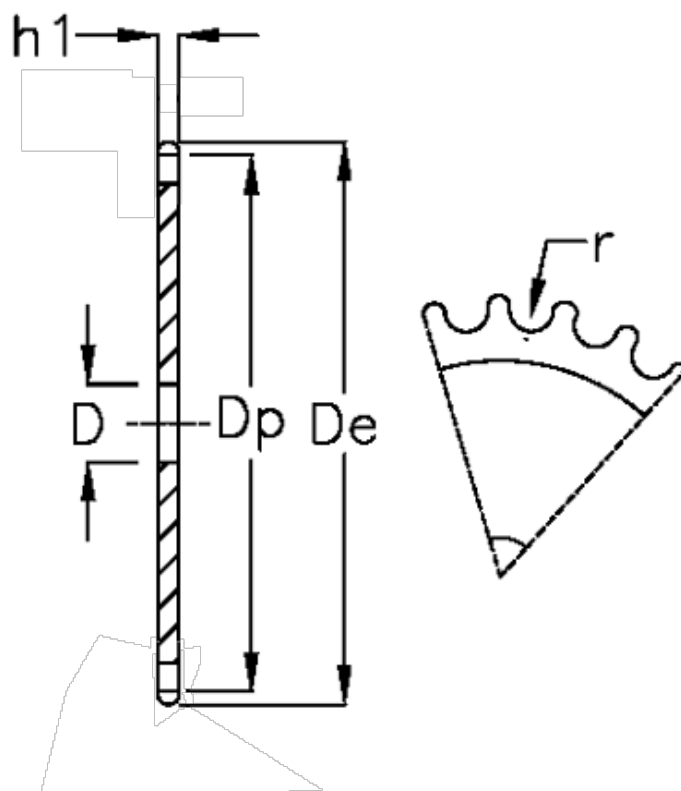

Article number: 616021005038

Description: Plate wheel 08 B-1 Z=38 simplex

Measures

C	= 1
D	= 16
De	= 158.6
Dp	= 153.8
For chain size	= 1/2 x 5/16
For chain type	= 08 B-1
h1	= 7.2
Number of teeth	= 38

r = 8.51